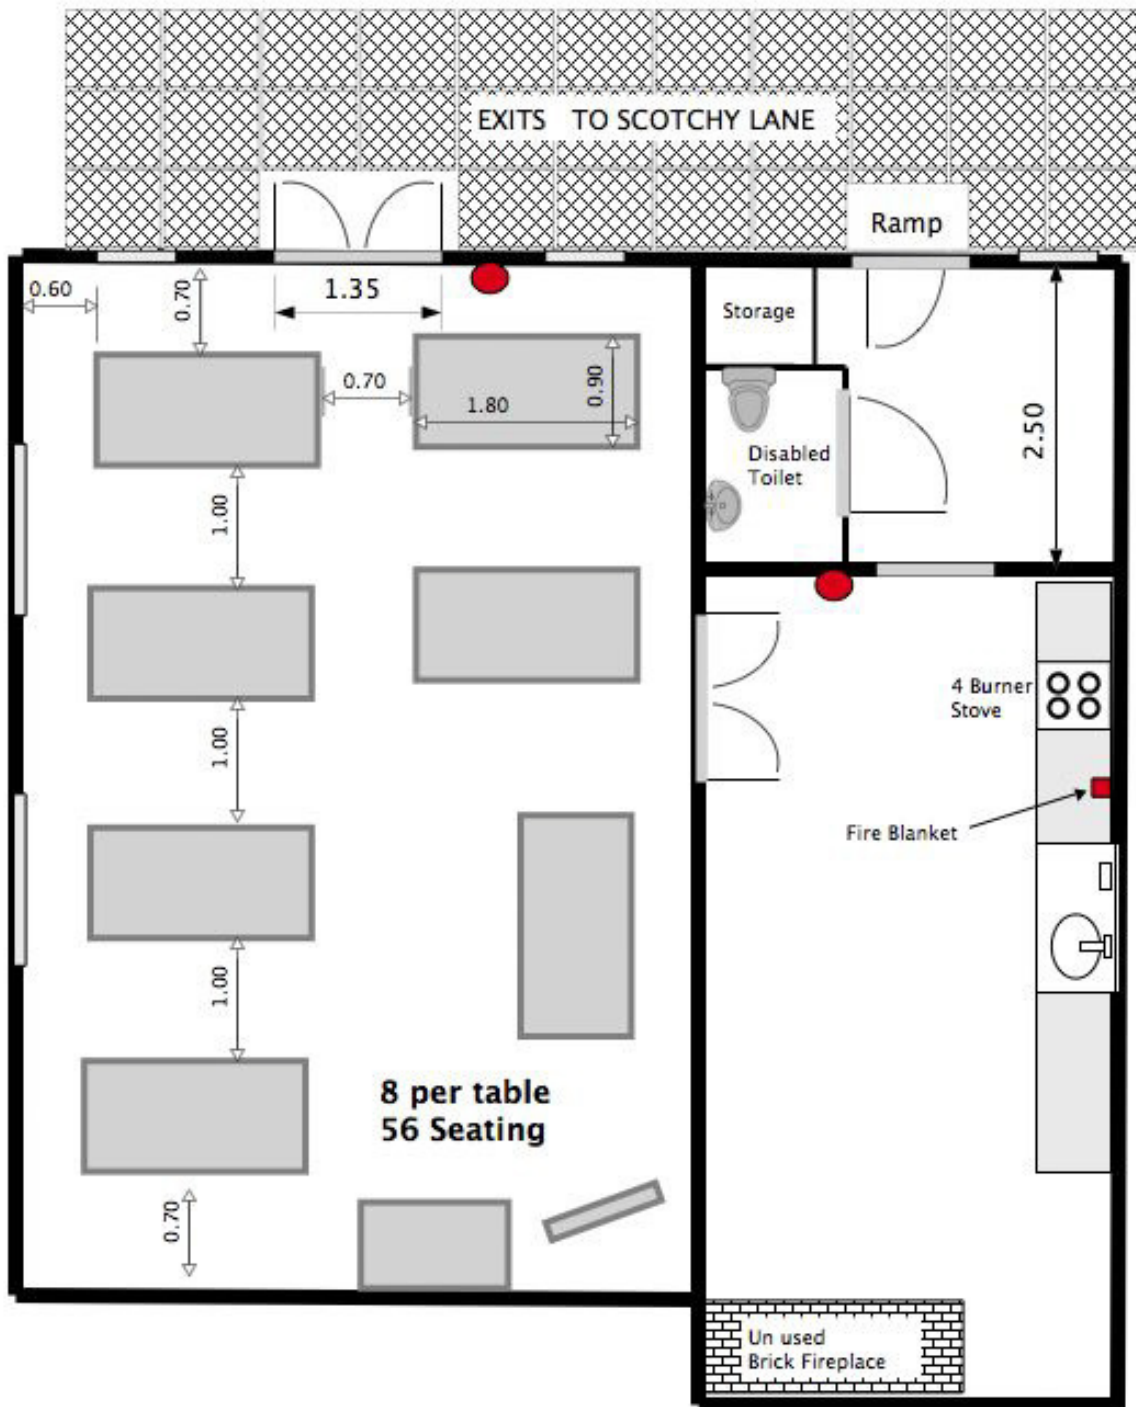

Skirmett Village Hall

Scale 1 : 50

Skirmett Village Hall

Bridge Drive Layout

Skirmett Village Hall

Scale 1 : 50 Quiz Night

Skirmett Village Hall

Christmas Setup 48 Seating