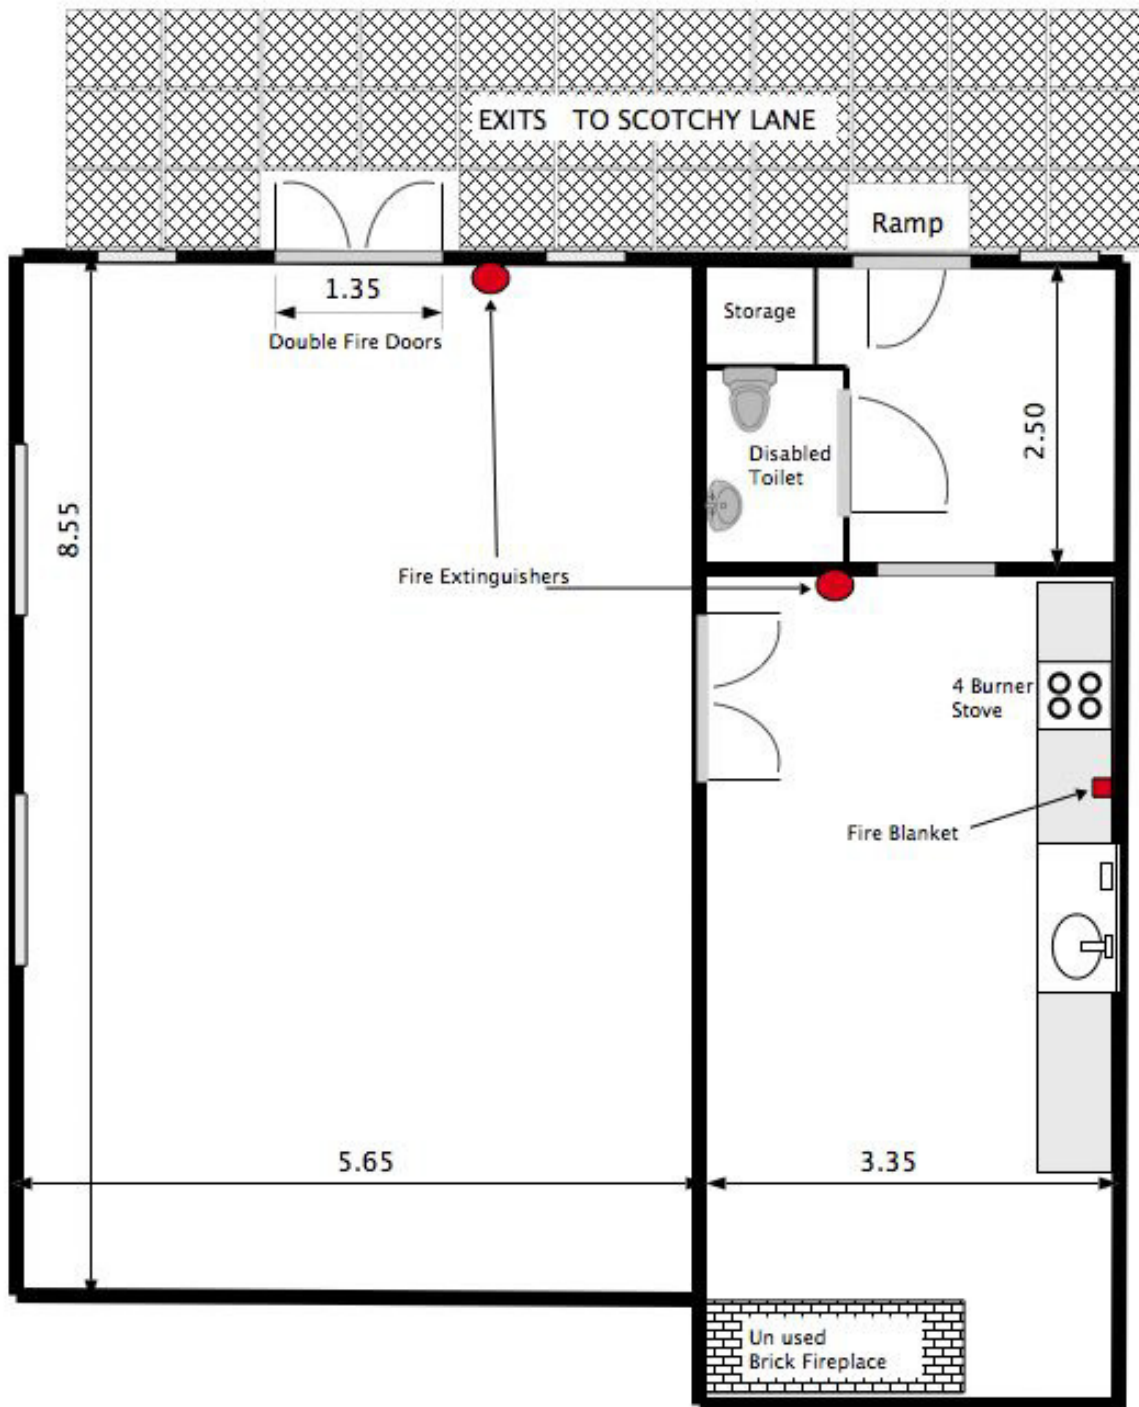

Skirmett Village Hall

Scale 1 : 50

Skirmett Village Hall

Bridge Drive Layout

Skirmett Village Hall

Scale 1 : 50 Quiz Night

Skirmett Village Hall

Christmas Setup 48 Seating