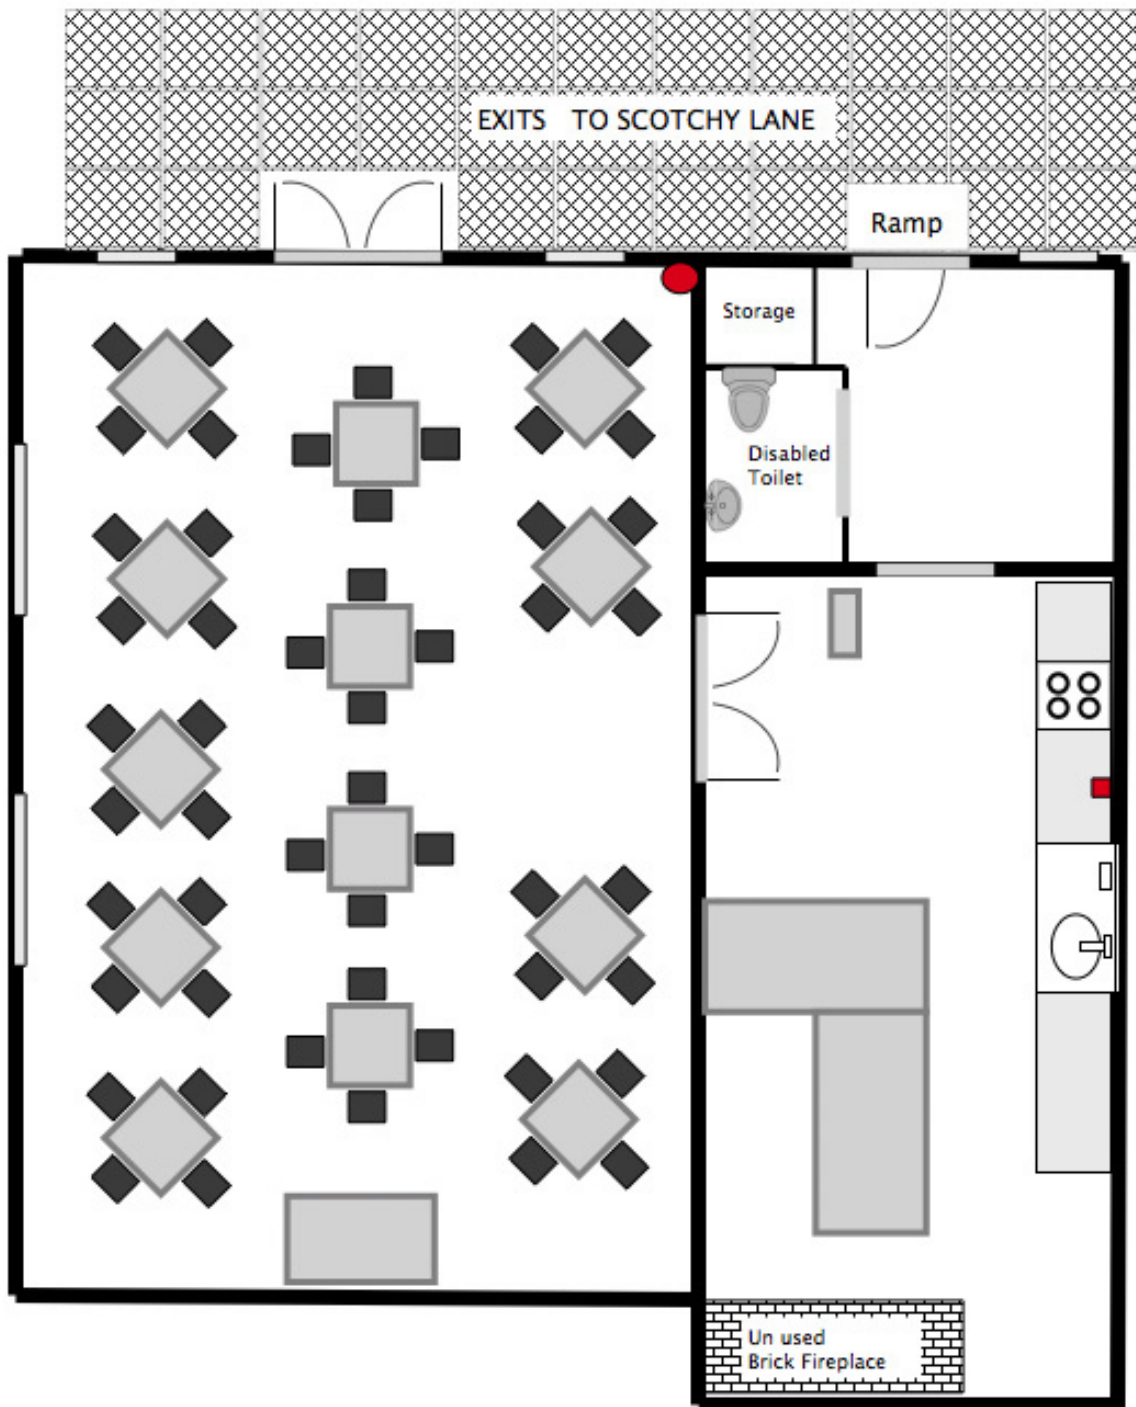

Skirmett Village Hall

Scale 1 : 50

Skirmett Village Hall

Bridge Drive Layout

Skirmett Village Hall

Scale 1 : 50 Quiz Night

Skirmett Village Hall

Christmas Setup 48 Seating